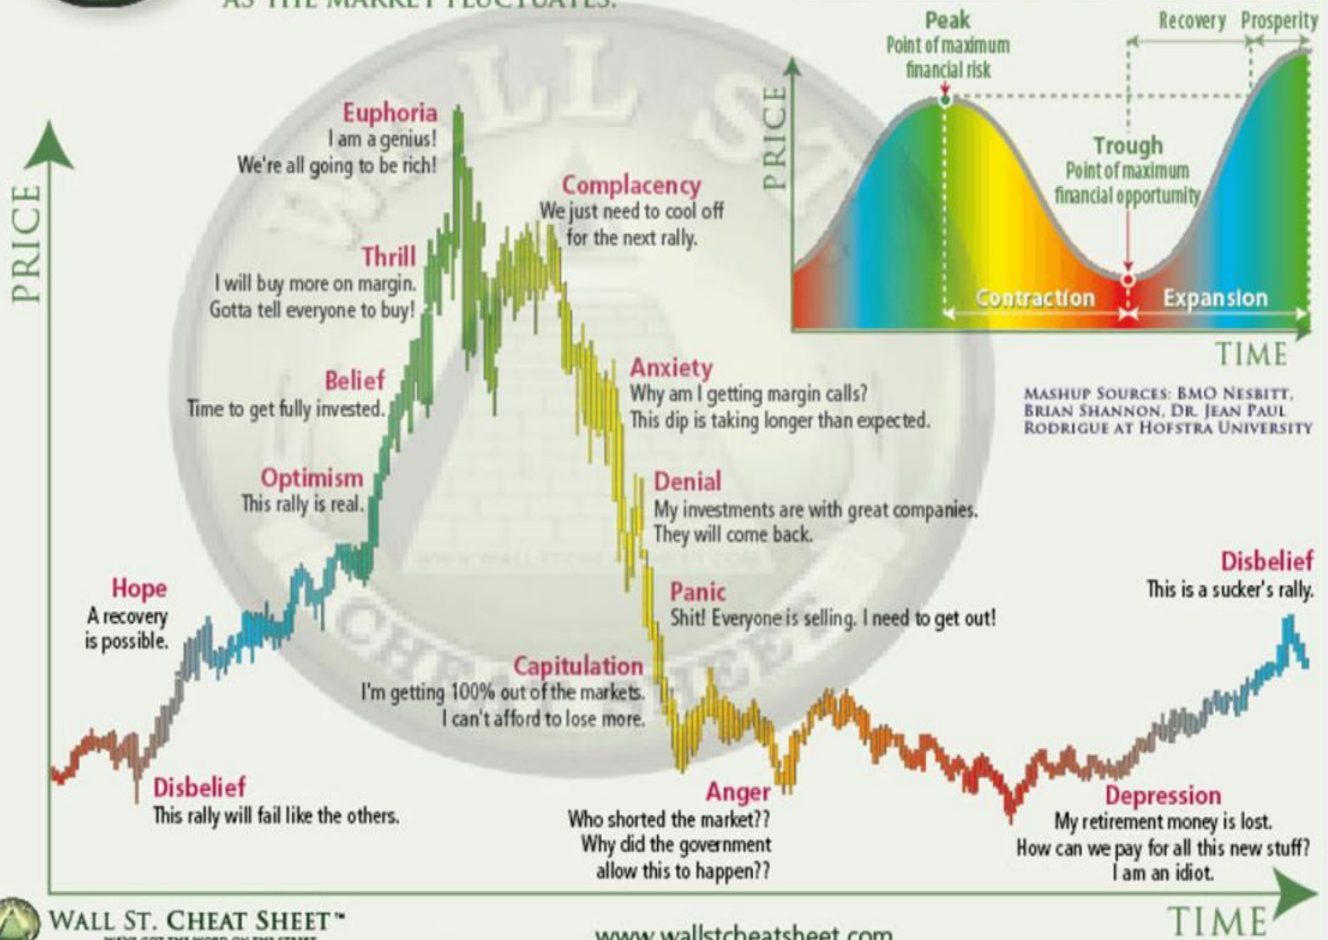

WALL ST. CHEAT SHEET™ WE'VE GOT THE WORD ON THE STREET PSYCHOLOGY OF A MARKET CYCLE

THE FEELINGS APPEARING
AS THE MARKET FLUCTUATES.

SIMPLIFIED MARKET CYCLE

WALL ST. CHEAT SHEET™ WE'VE GOT THE WORD ON THE STREET

PSYCHOLOGY OF A MARKET CYCLE

THE FEELINGS APPEARING AS THE MARKET FLUCTUATES.

SIMPLIFIED MARKET CYCLE

Crypto Market Cap & Volume

Zoom: 24H 7D 30D 90D 12M YTD **FULL**

Scale: **Linear** Log