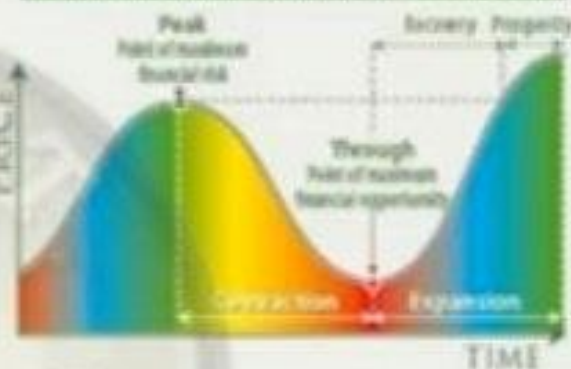

WALL ST. CHEAT SHEET™ WE'VE GOT THE WORD ON THE STREET PSYCHOLOGY OF A MARKET CYCLE

THE FEELINGS APPEARING
AS THE MARKET FLUCTUATES.

SIMPLIFIED MARKET CYCLE

WALL ST. CHEAT SHEET™ WE'VE GOT THE WORD ON THE STREET

PSYCHOLOGY OF A MARKET CYCLE

THE FEELINGS APPEARING AS THE MARKET FLUCTUATES.

SIMPLIFIED MARKET CYCLE

Crypto Market Cap & Volume

Zoom: 24H 7D 30D 90D 12M YTD **FULL**

Scale: **Linear** Log